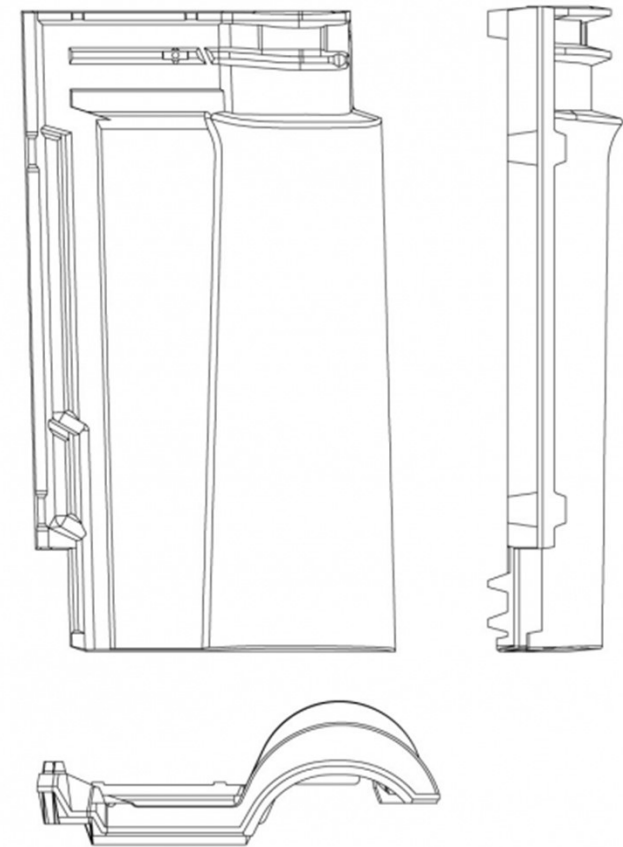

TECHNICAL SPECS

Rehearsal	Test	Application standard	Standard requirements	
	Mechanical resistance	EN 538	Resistance >1200N	complies
	impermeability	EN 539-1	According to Level 1 (method 2)	complies
	frost resistance	EN 539-2	Resistant Level 3 (method E)	complies
	Geometric features	EN 1024	Planarity <1.5% Straightness <1.5%	Complies Complies

Roof tile Dimensions	Roof Tile Weight	Roof Tiles Per m2	Batten Measures
Natural Brown 455 x 263 mm	3.8 kg	12	38.5 cm
Other Colors 459 x 266 mm	3.8 kg	12	38.5 cm

TECNO CLAY ROOF TILE